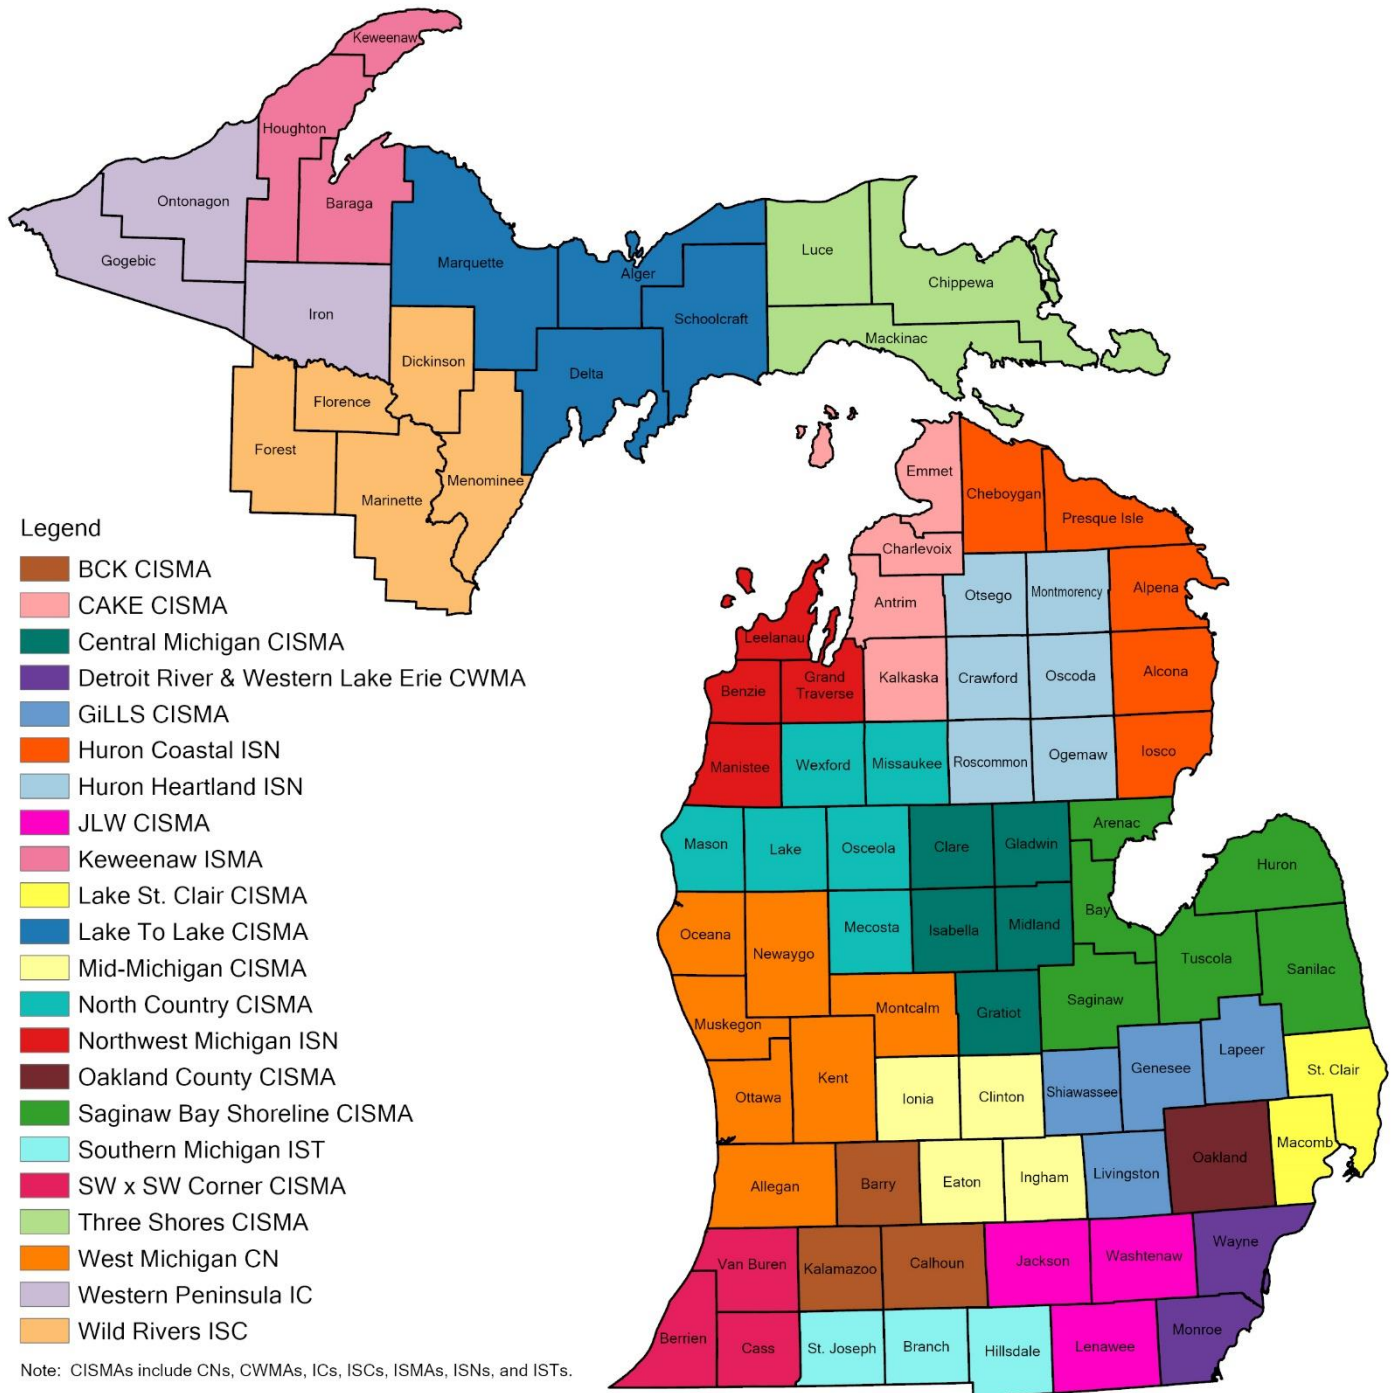

Michigan Cooperative Invasive Species Management Areas

CN: Conservation Network
 CWMA: Cooperative Weed Management Area
 IC: Invasives Coalition
 ISC: Invasive Species Coalition
 ISMA: Invasive Species Management Area
 ISN: Invasive Species Network
 IST: Invasive Species Team